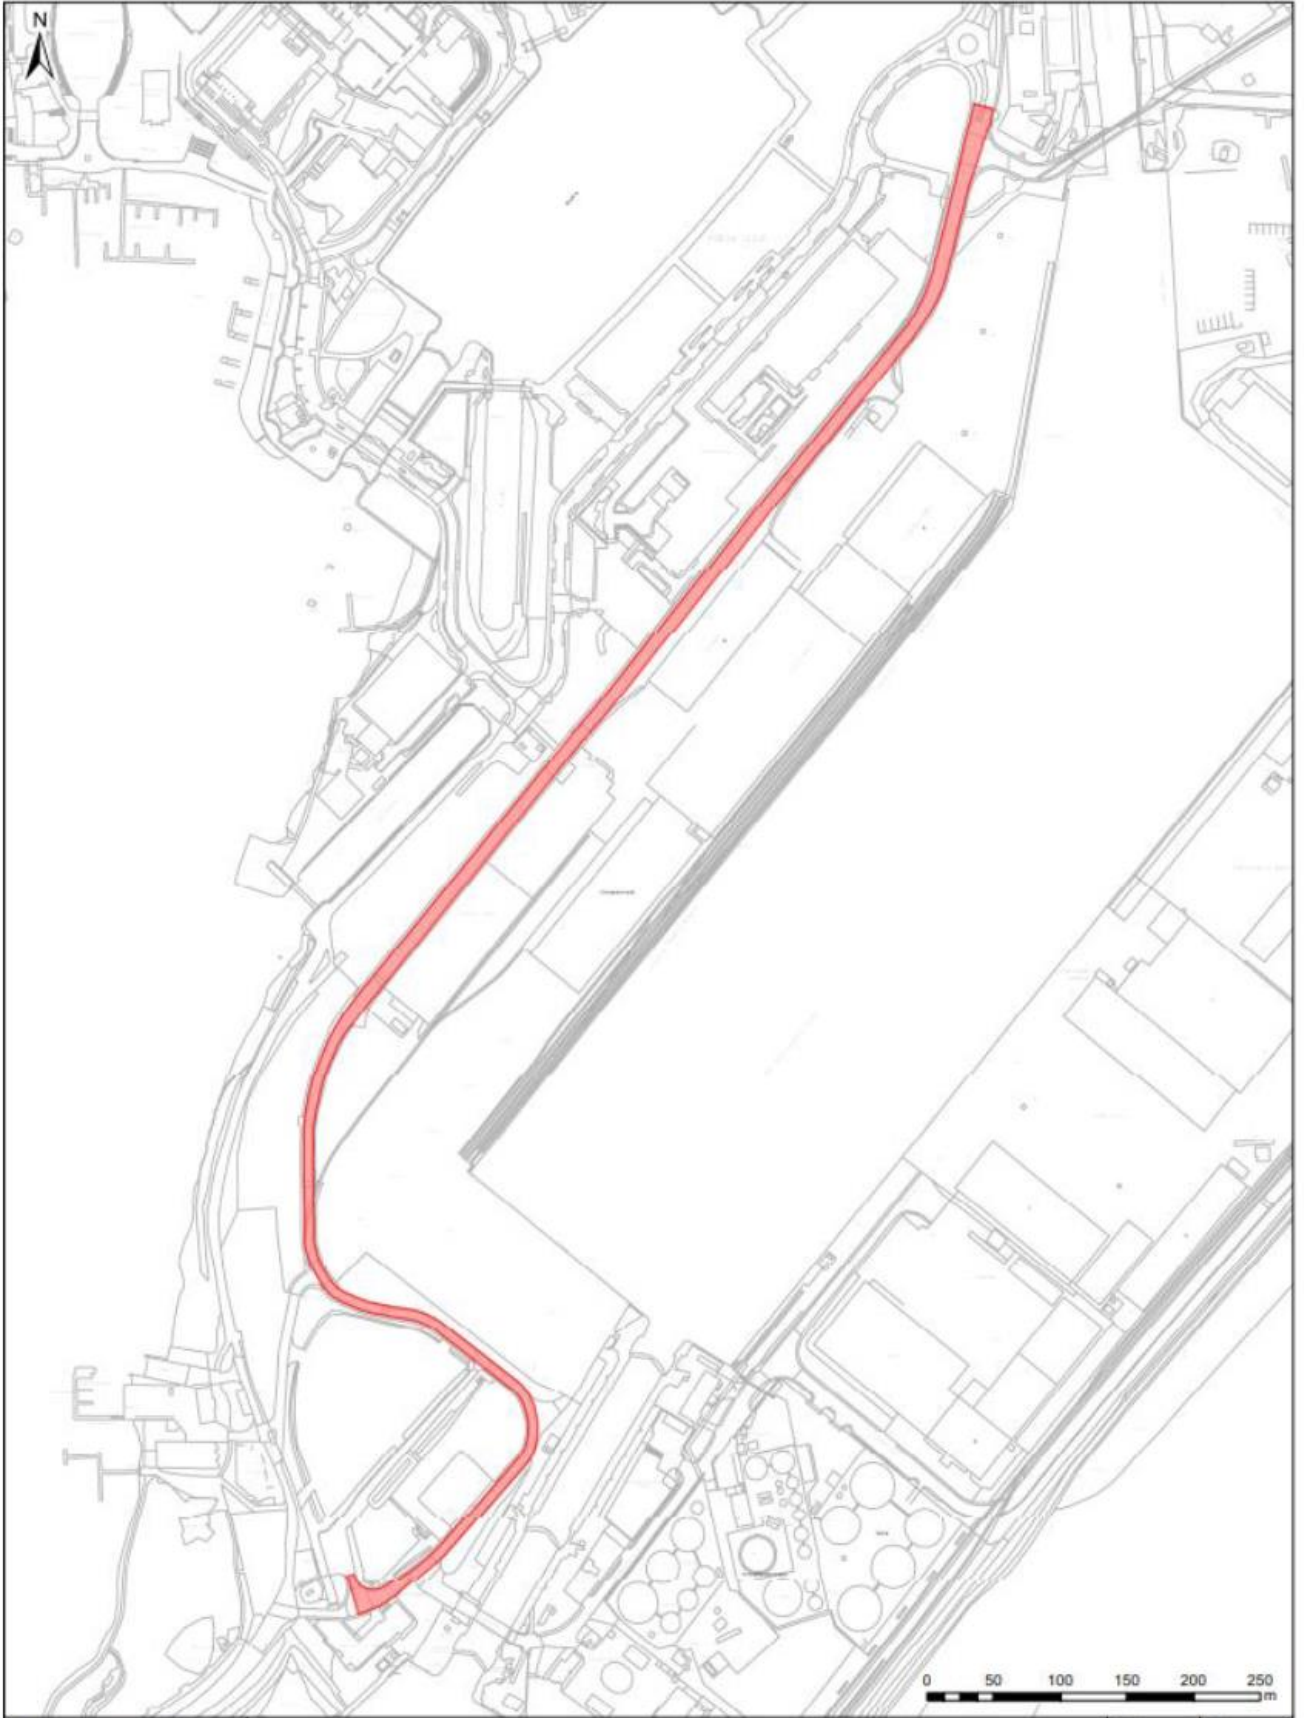

© Crown copyright and database rights 2021 Ordnance Survey 0100031673

Cargo Road - Port of Cardiff

Date	By
21/09/21	AJB
Scale	
1:3,500 @ A3